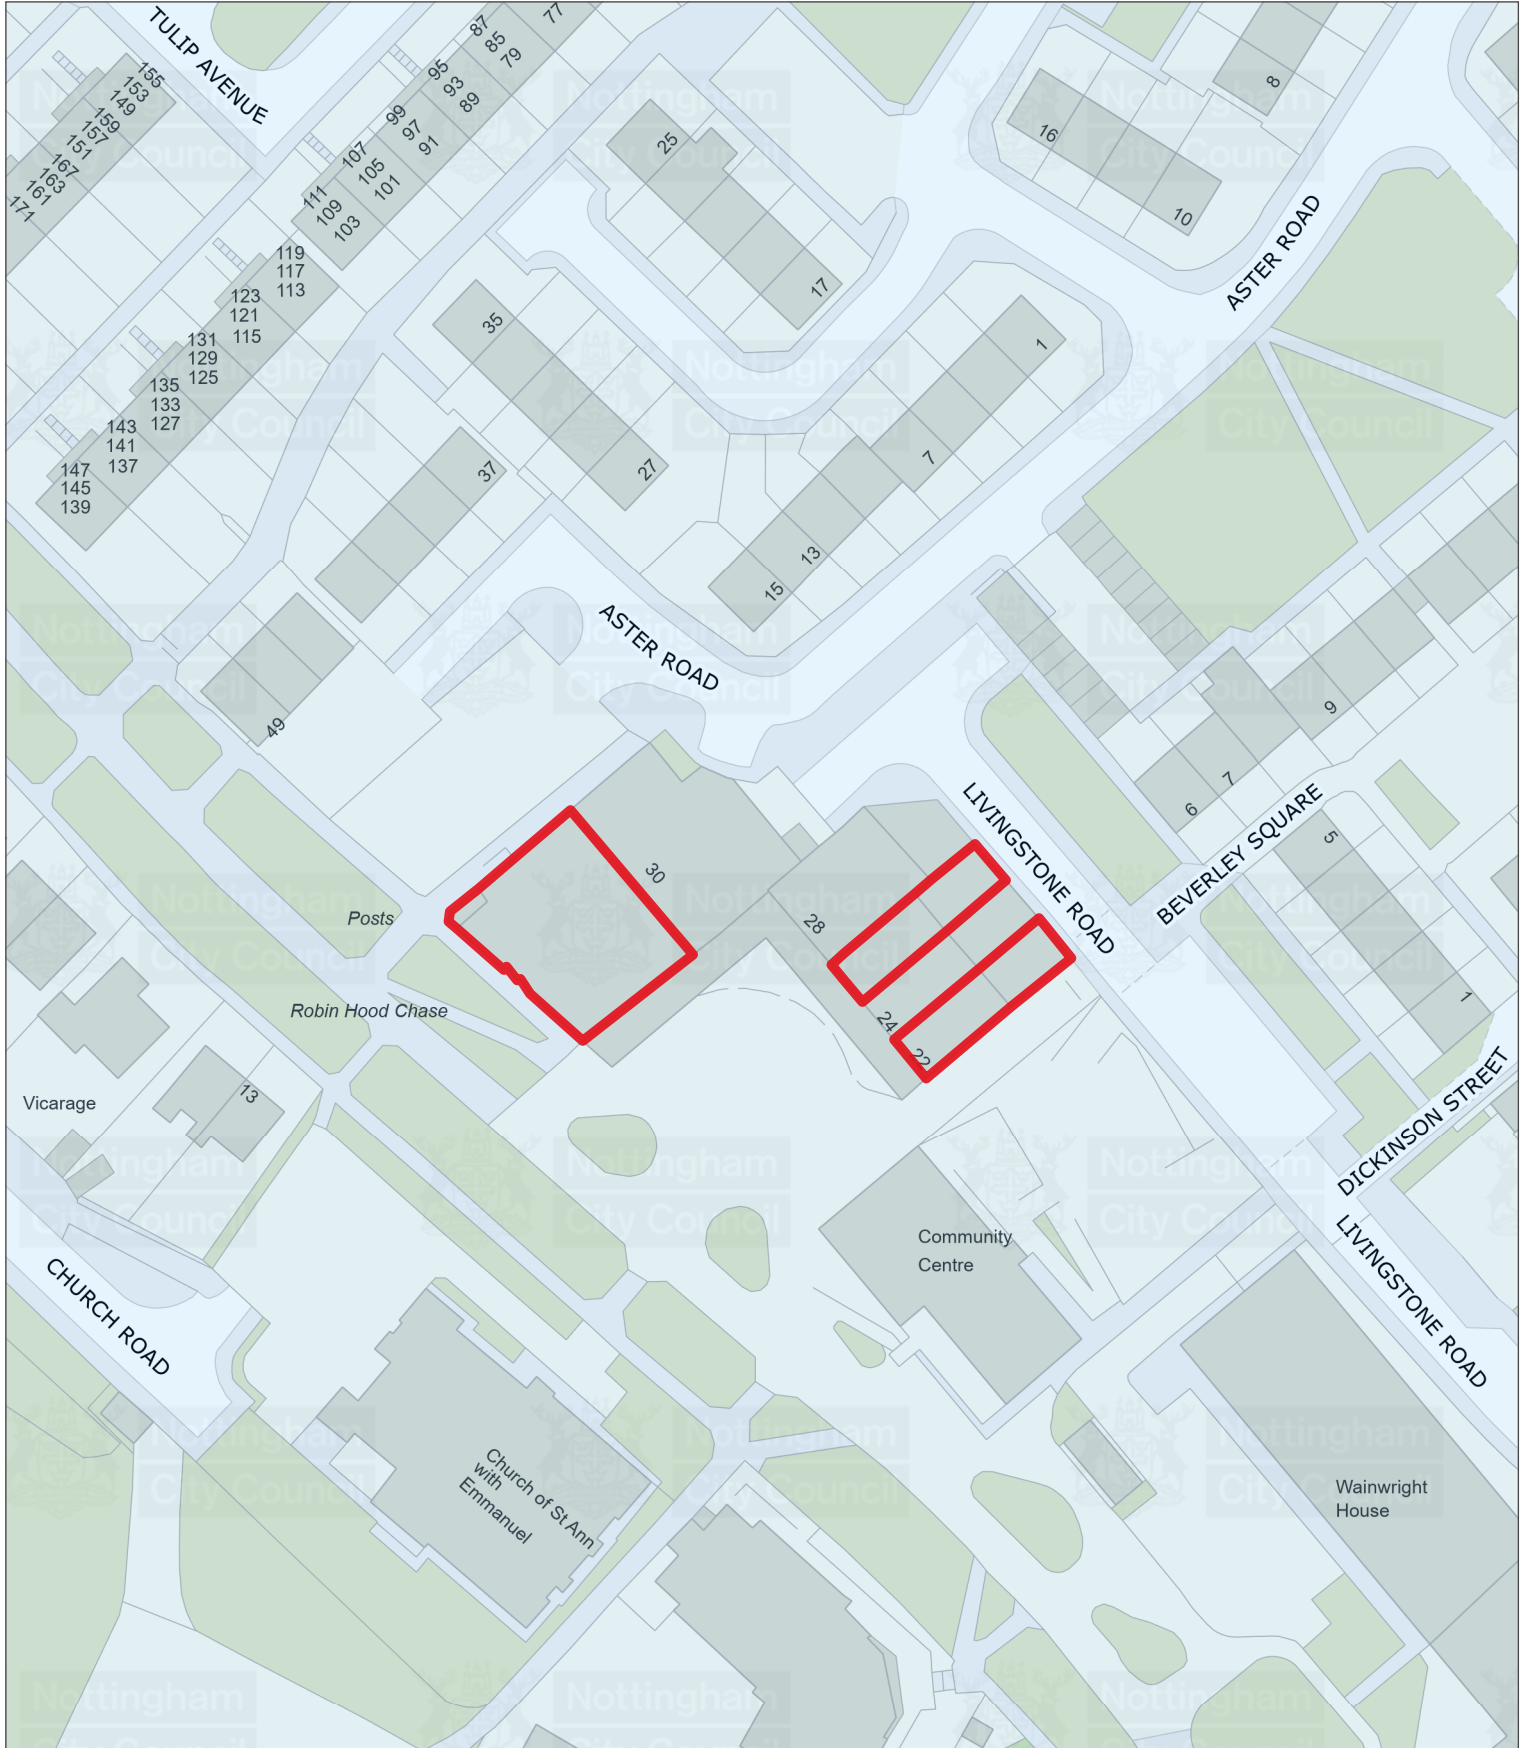

Nomad printed map

Crown copyright and database rights 2021 OS 100019317. Use of this data is subject to terms and conditions., Nottingham City Council

0 0.02 0.04 km

Key

City Boundary

Description

A map printed from Nomad.

Nottingham
City Council